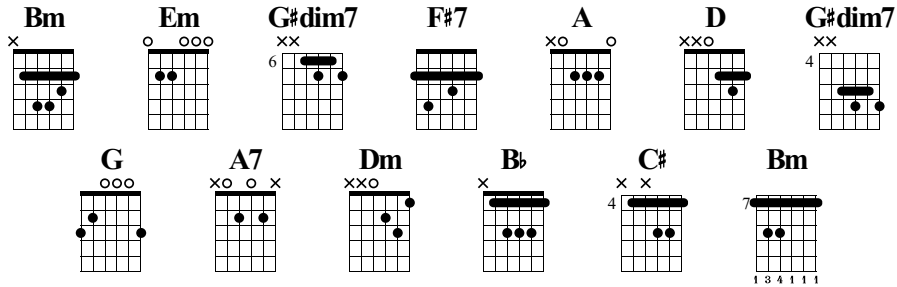

印象

Arranged by Derek Si
許冠傑

Words by 許冠傑/黎彼得

Music by 許冠傑

Steel Guitar
Standard tuning
♩ = 82
Intro

Intro

Chords: Bm, Em, G#dim7, Em

Let ring

Tab: 1 2 3 4 2 3 4 0 0 0 0 4 7 6 7 0 0

Sax: Musical notation for the intro in 4/4 time, key of D major.

Verse

Chords: F#7, Bm, Em, Bm, Bm, A

Let ring

Tab: 5 2 3 2 2 6 2 3 4 0 7 2 3 2 8 2 3 0 2

Sax: Musical notation for the verse in 4/4 time, key of D major.

飛翔 雙雙去 編寫 動聽樂 章 誰令我

sax.

Verse

Bm Em Bm Bm A D F#7

let ring-----

s.guit.

25 26 27 28

TAB

2 4 3 4 0 2 2 4 4 2 3 2 4 2 3 4 0 2 2 0 2 2 3 0 3 2 3

朝 晚 苦 苦 思 量 長 在 我 夢 境 永 恆 照 亮 令 我 萬

sax.

Dal Segno Segno

Bm Em G F#7 Bm

let ring-----

29 30 31 32

TAB